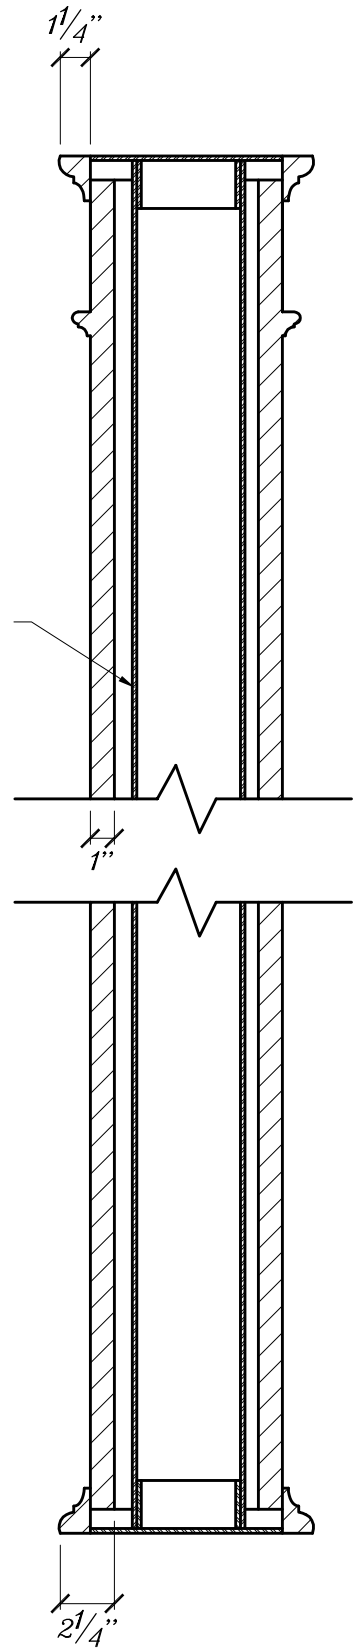

4 1/2" ϕ GALVANIZED
STEEL PIPE

SPECTIS MOULDERS INC.
1-800-685-9981

NOTES:
1. ALL PRODUCTS ARE DRAWN FOR PRESENTATION PURPOSES. THEREFORE IMAGE MAY VARY SLIGHTLY FROM ACTUAL PART.
2. DRAWING INTENT IS TO INDICATE GENERAL ARRANGEMENT. DESIGN AND INTENT OF WORK IS PARTLY DIAGRAMATIC.
3. SPECTIS RESERVES THE RIGHT TO CHANGE ANY PRODUCT DESIGN WITHOUT NOTIFICATION.

CUSTOMER/PRO. NAME & QUOTE#:
STANDARD PRODUCT

TITLE:
SMOOTH BOX
COLUMN

BILL OF MAT / PART #:
SBCS 1096

SCALE:
1/8" = 1"

DATE:
12/01/04

DWG BY:
JB

REV