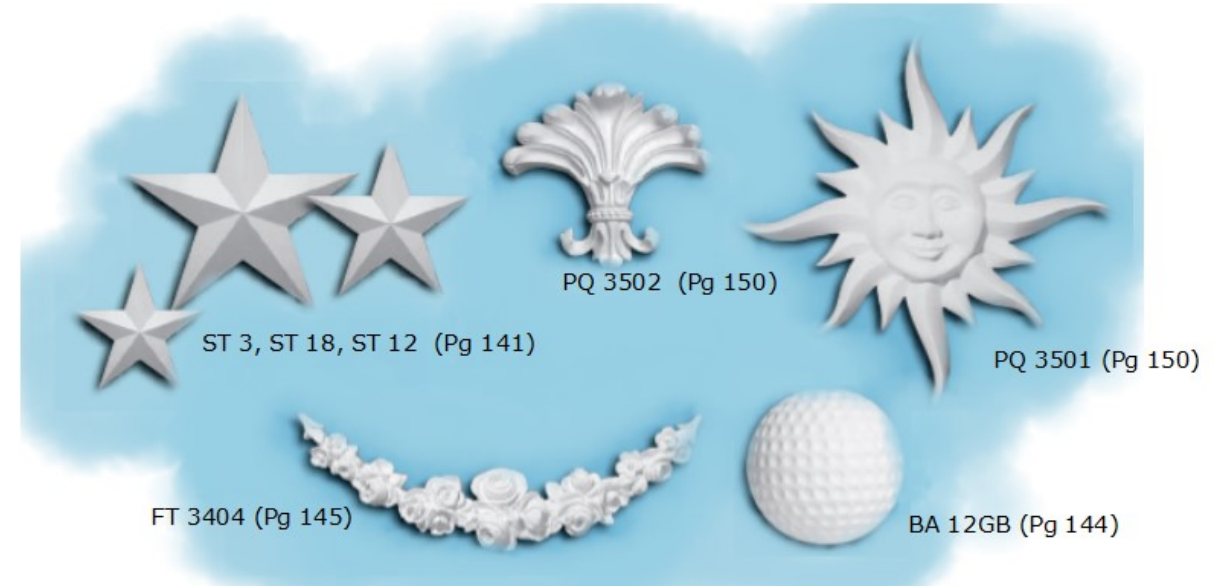

Shipping our products:

Great care is taken to ensure that all products arrive at your address in perfect condition. Many customers compliment us on the crates we build for shipping out larger orders. In fact, many of our crates are re-used on site long after our products are already installed.